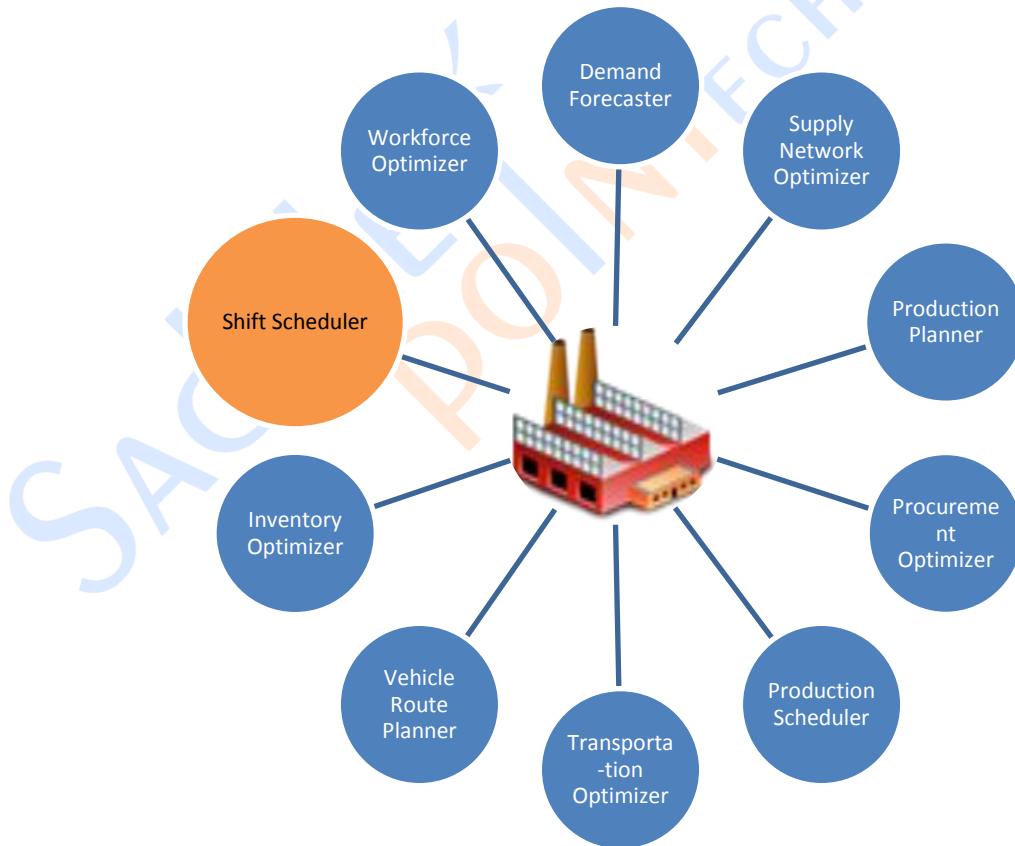

Shift Scheduler

Reduce the drudgery of shift planning with our simple to use shift scheduling tool. Most of the shift allocation rules like limiting the numbers of consecutive night shifts, minimum off time, forbidden consecutive shifts, option for double shifts etc. can be modeled.

The shift scheduling tool is suitable for hospitals, retail outlets and process industries.

IBP Cloud Suite

Saddle Point IBP Cloud Suite is a fully integrated, easily configurable and feature rich cloud based planning suite with a SaaS offering. Shift Scheduler module is part of the planning suite helping in scheduling the resources in an organization that runs round the clock.