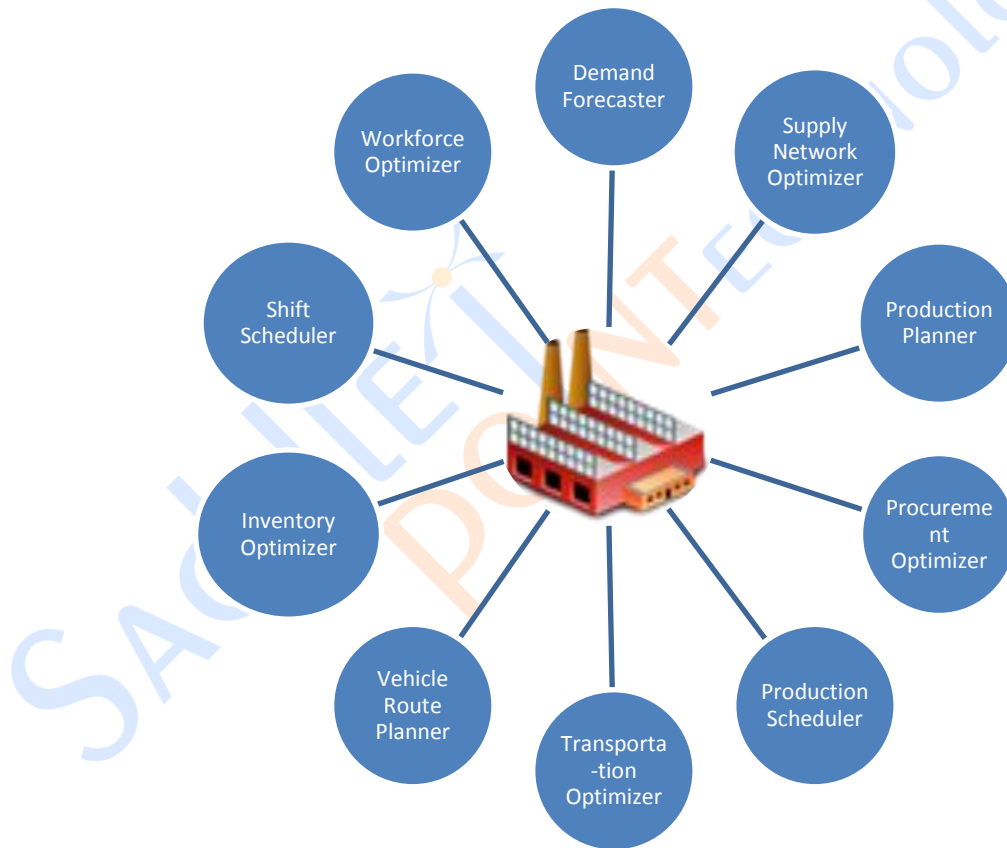

IBP Cloud Suite

Saddle Point IBP Cloud Suite is a fully integrated, easily configurable and feature rich cloud based planning suite with a SaaS offering. Planning modules like Demand Planning, Supply Network Planning, Production Planning, Production Scheduling, Inventory Planning, Procurement Planning, Transportation Planning, Vehicle Route Planning, Workforce Planning, Shift Scheduling etc. make this an ideal platform for an end-to-end integrated planning across the organization.

The cloud based IBP solution is extremely useful for mid-sized companies looking for user friendly, feature rich and cost effective solution.

Features

- A complete cloud based offering without any client side installation
- A multi-tenant, multi user platform with fully integrated planning modules for end to end planning
- Options for both Optimization and Heuristics based constrained planning
- The SaaS based offering lowers the TCO
- Each module will be seamlessly integrated with other modules
- End to end planning on a single platform
- Seamless integration with third party ERP systems